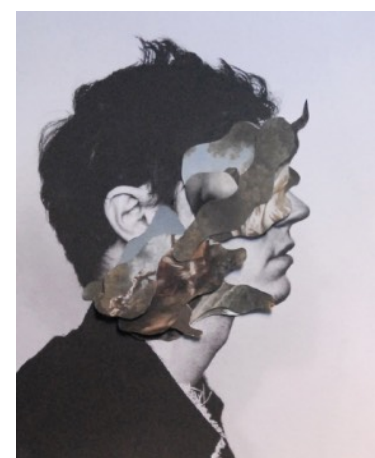

Price List **Matthieu Bourel**

Bow & Scrape, 2017, Collage, 60 x 42 cm, framed

1300 €

Woman As A Landscape, 2017, Collage, 60 x 42 cm, framed

1200 €

Lust, Collage, 2017, 60 x 42 cm, framed

1200 €

Reversion, 2017, Collage, mixed media, 56 x 42cm, framed

1300 €

Price List **Matthieu Bourel**

Garden, 2017, Collage, 29 x 42cm, framed

900 €

Dream, 2017, Collage, 29 x 42cm, framed

900 €

Untitled, 2017, Collage, 21 x 26 cm, framed

600 €

Untitled yet, 2017, Collage, 28 x 36 cm, framed

800 €

Price List **Matthieu Bourel**

Dekorum Enthusiast, 2017, Collage, 20 x 26 cm, framed 600 €

L'agneau Mystique, 2017, Collage, 29 x 38 cm, framed 800 €

Curses, 2017, Collage, 29 x 38 cm, framed 800 €

Duplicity, 2017, Collage, 52 x 69 cm, framed 1800 €

Price List **Matthieu Bourel**

Whisp of a Smile, Collage, 90 x 60 cm, framed

1900 €

Untitled yet, Collage, 25 x 33 cm, framed

800 €

Untitled yet, Collage, 20 x 20 cm, framed